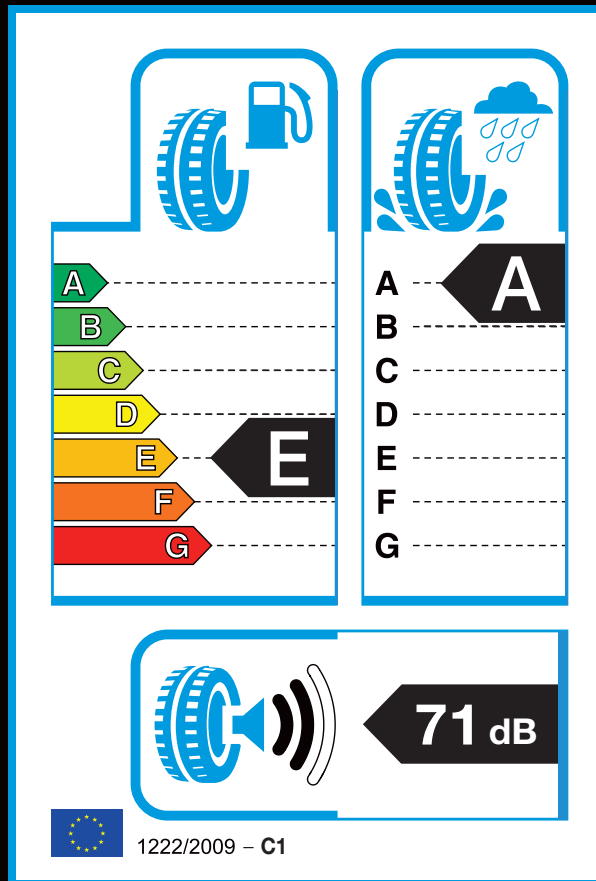

STEERING/AE

225/45ZR17 91W

AEOLUS TYRES
Technology Meets Performance