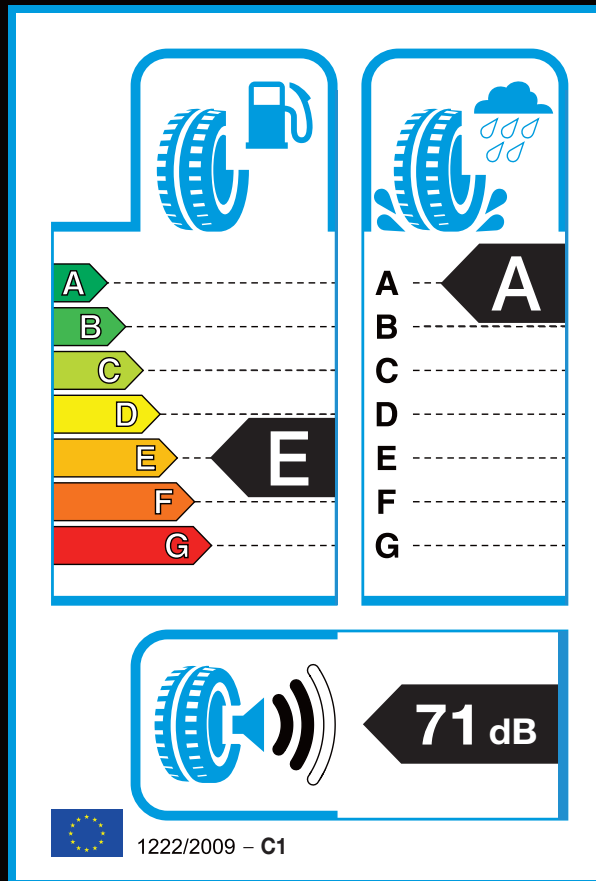

STEERING ACE

225/40ZR18 88Y

AEOLUS TYRES
Technology Meets Performance