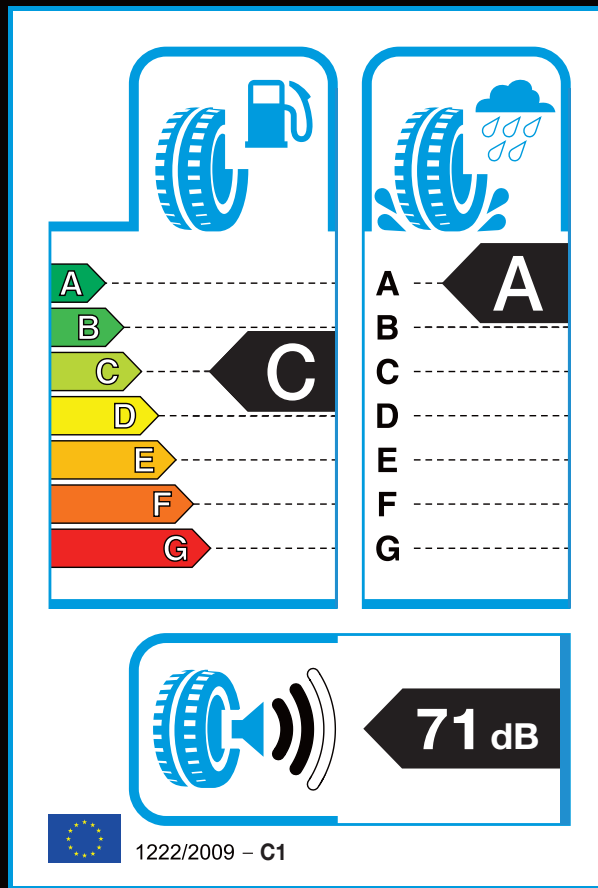

STEERING ACE

215/60R16 XL 99H

AEOLUS TYRES
Technology Meets Performance