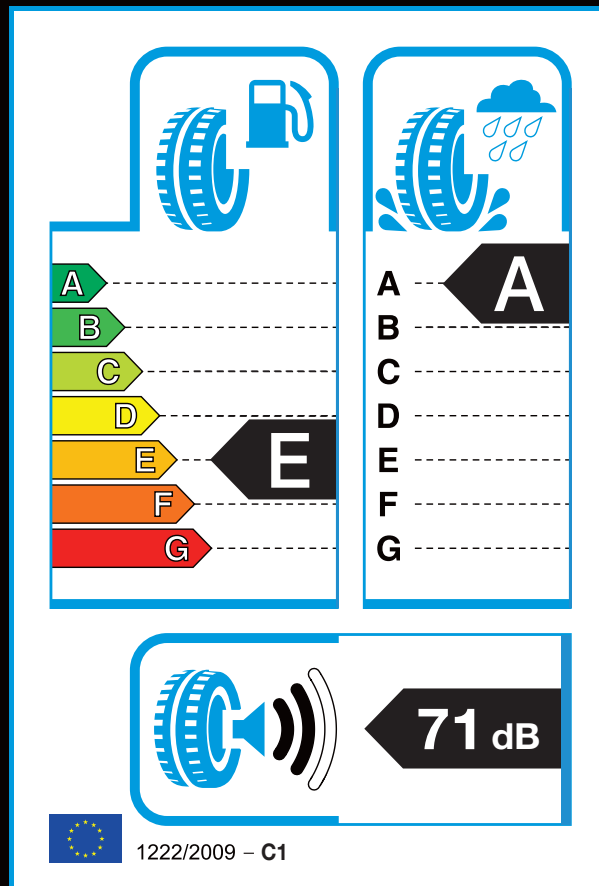

STEERING/AE

215/60R16 95V

AEOLUS TYRES
Technology Meets Performance