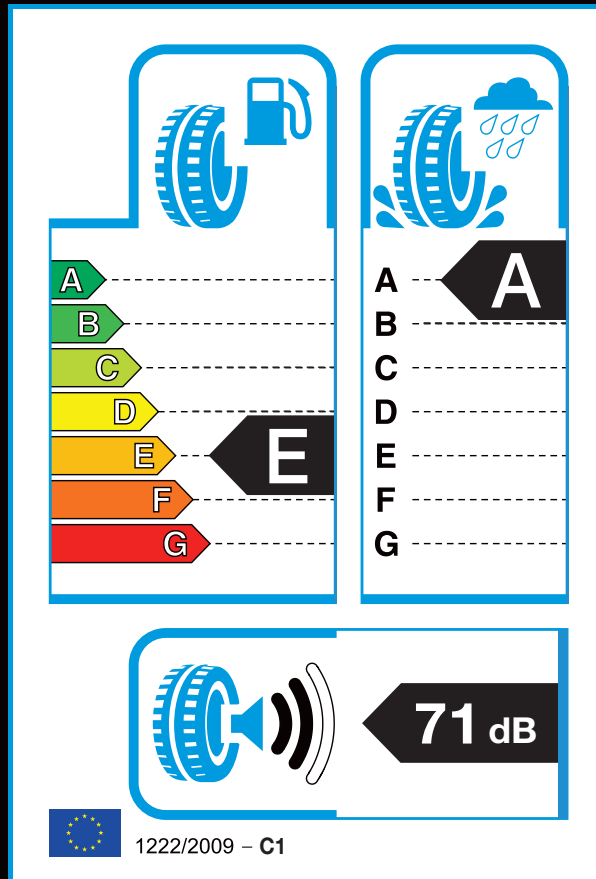

STEERING/AE

215/55R16 93V

AEOLUS TYRES
Technology Meets Performance