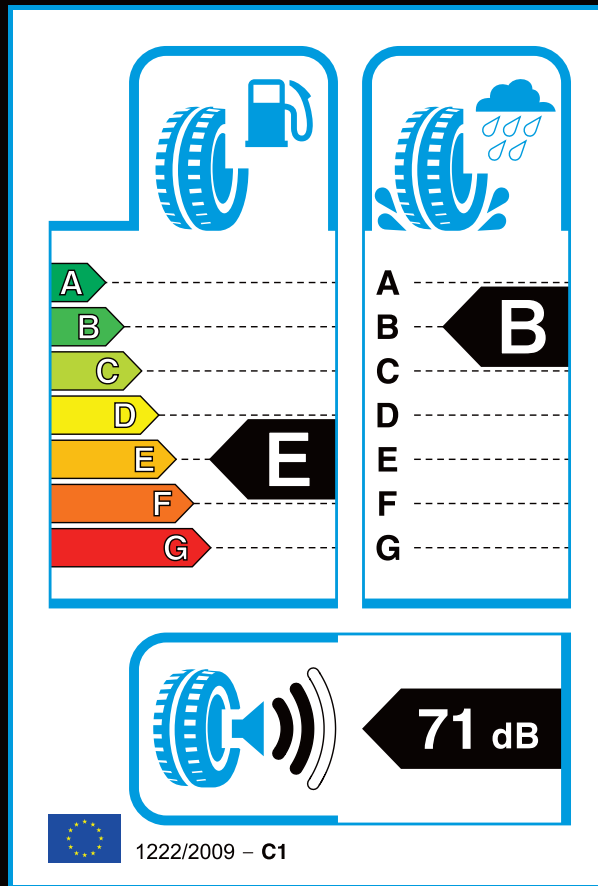

# STEERING/AE

205/55R16 91W

**AEOLUS TYRES**  
*Technology Meets Performance*