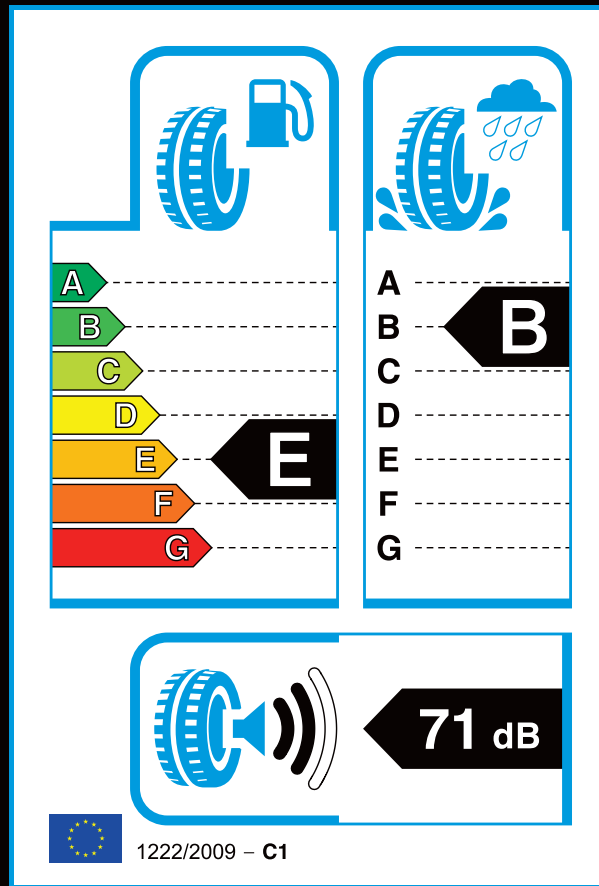

STEERING ACE

205/55R16 91V

AEOLUS TYRES
Technology Meets Performance