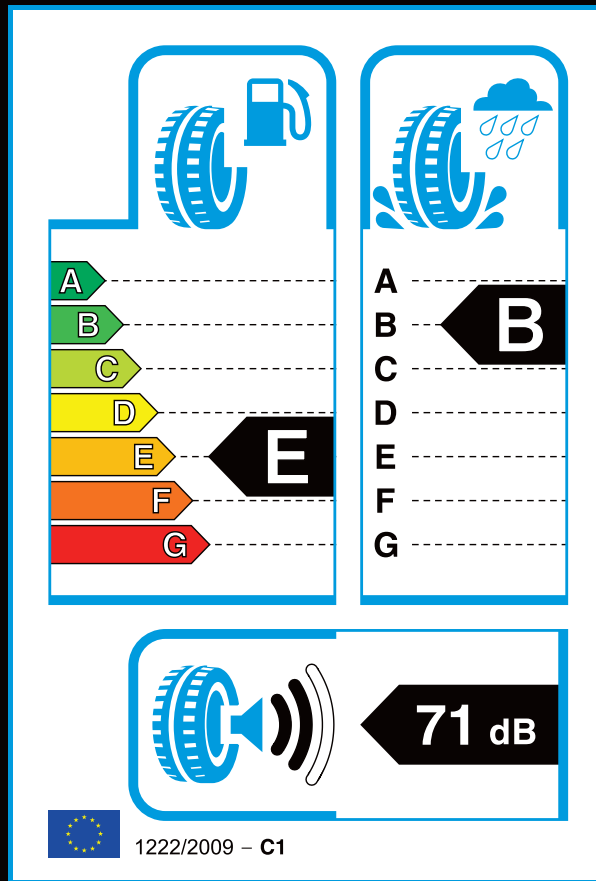

STEERING ACE

205/50ZR17 XL 93W

AEOLUS TYRES
Technology Meets Performance