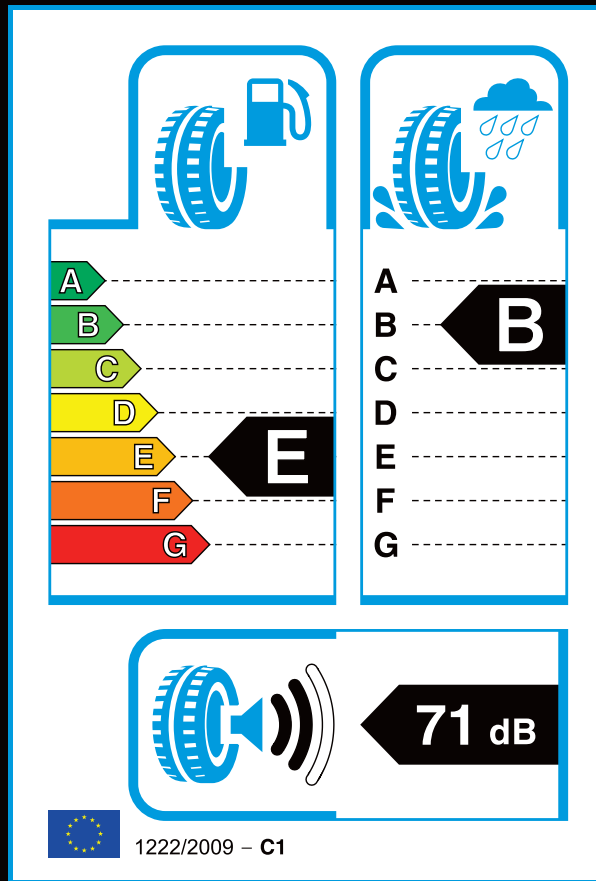

STEERING ACE

205/50ZR17 89W

AEOLUS TYRES
Technology Meets Performance