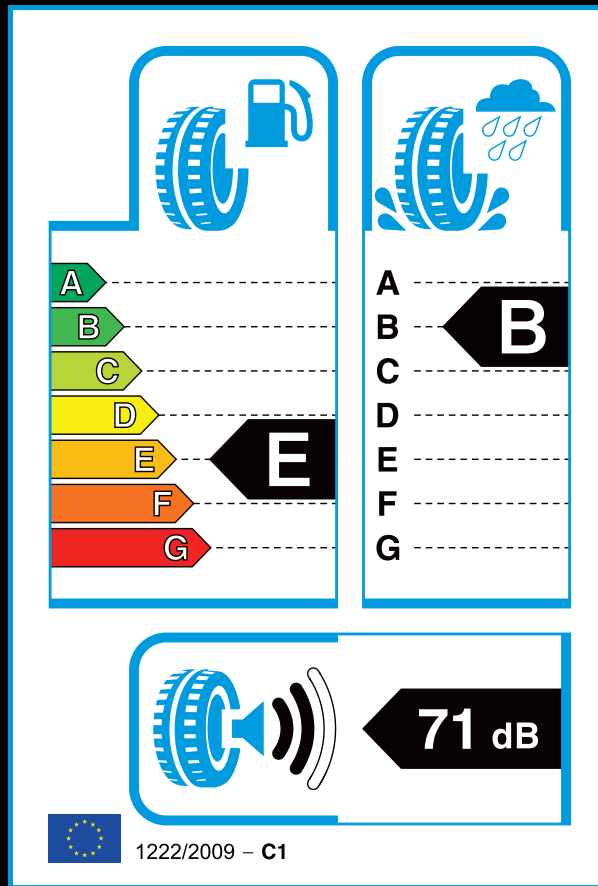

STEERING ACE

195/55R16 87V

AEOLUS TYRES
Technology Meets Performance