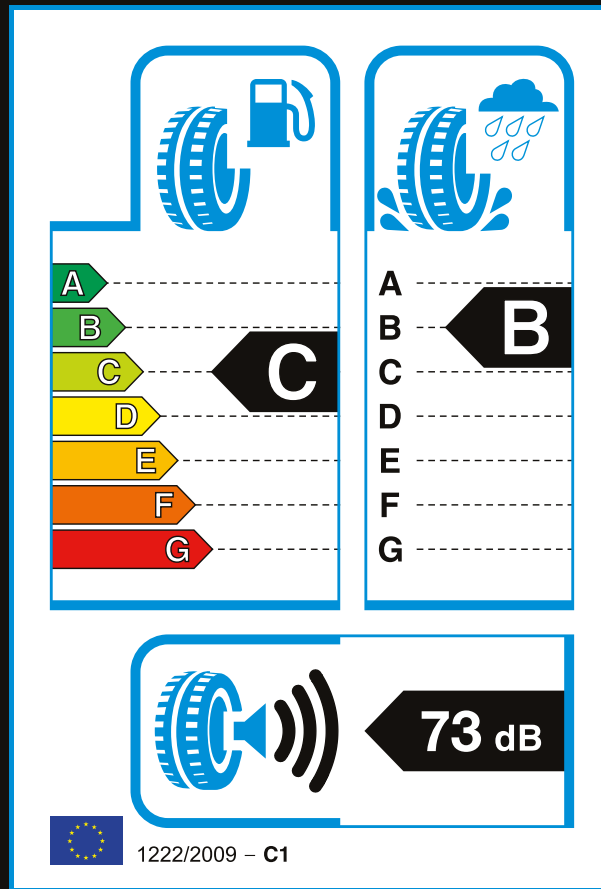

STEERINGACE AU01

275/45ZR20 XL 110W

AEOLUS TYRES
Technology Meets Performance