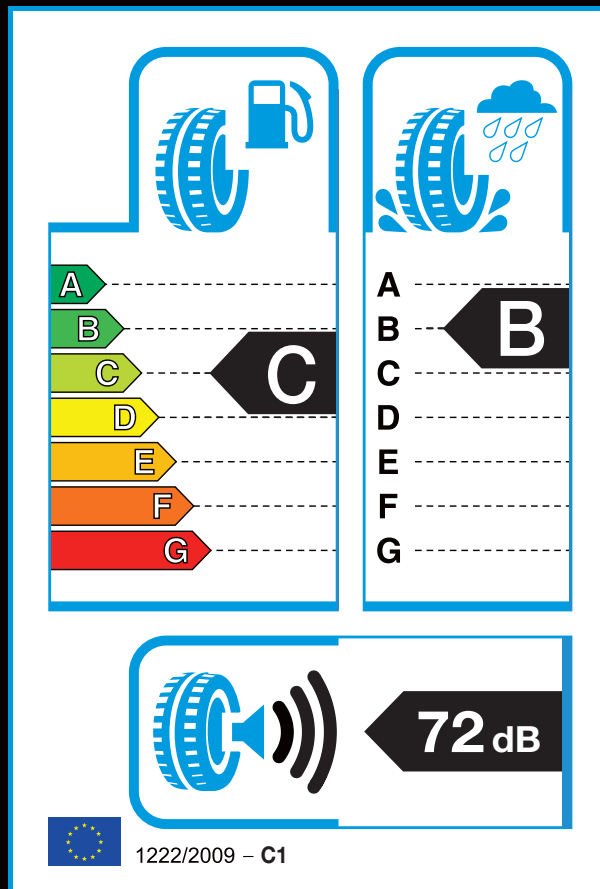

STEERINGACE AU01

235/50ZR17 96W

AEOLUS TYRES
Technology Meets Performance