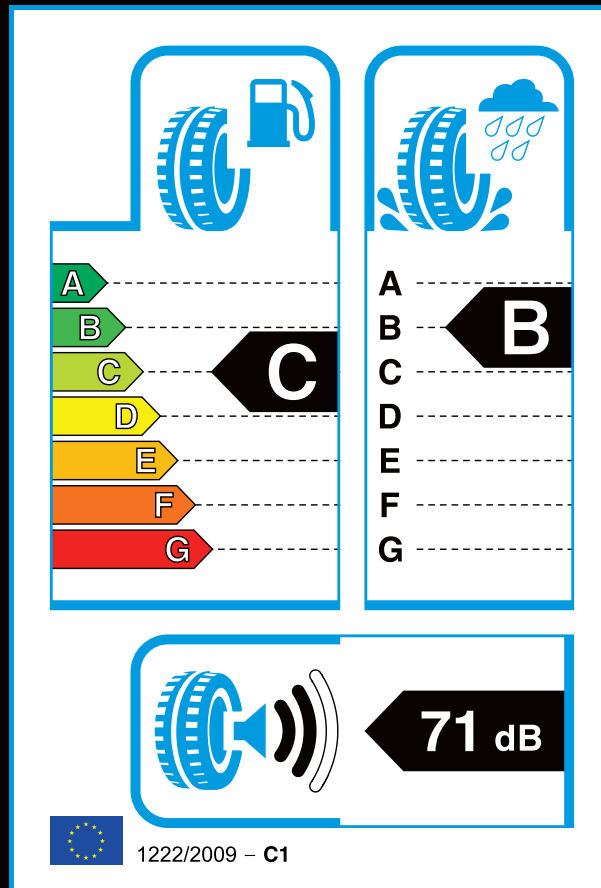

STEERINGACE AU01

225/55ZR17 XL 101W

AEOLUS TYRES
Technology Meets Performance