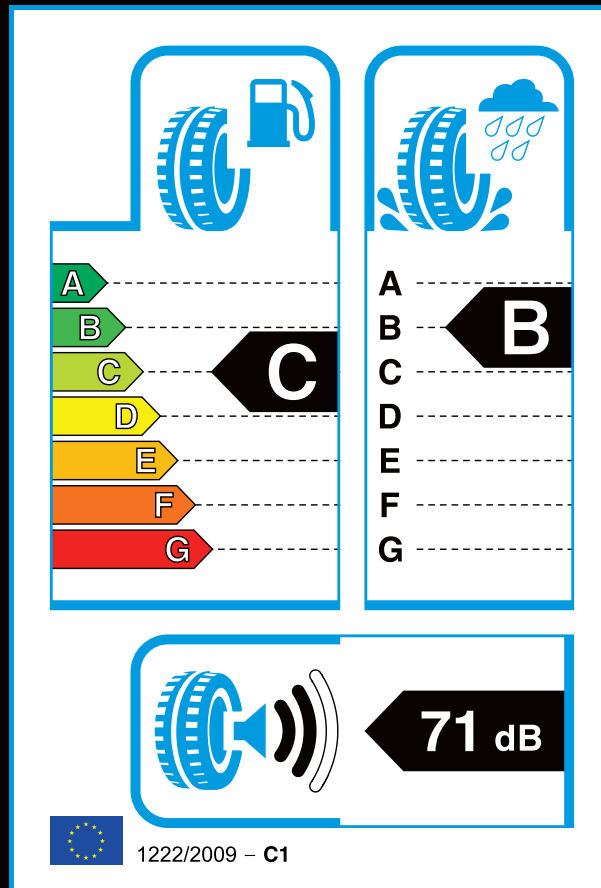

STEERINGACE AU01

225/55R16 XL 99W

AEOLUS TYRES
Technology Meets Performance