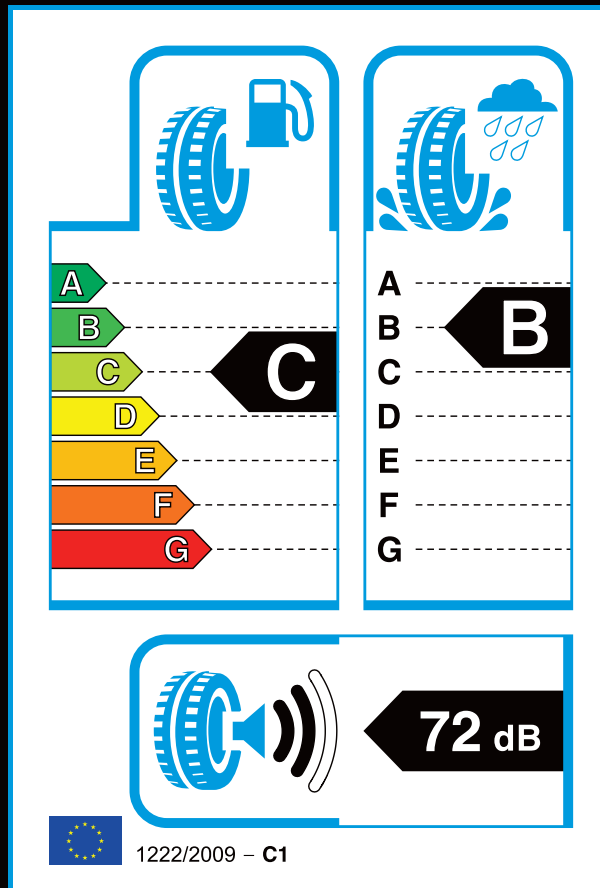

# STEERINGACE AU01

225/55R16 95V

**AEOLUS TYRES**  
*Technology Meets Performance*