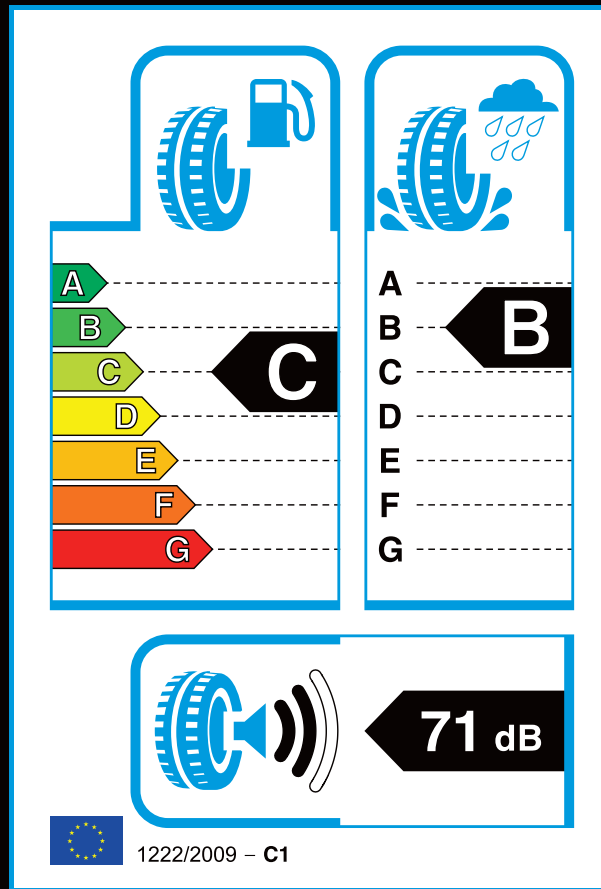

STEERINGACE AU01

225/45ZR17 XL 94W

AEOLUS TYRES
Technology Meets Performance