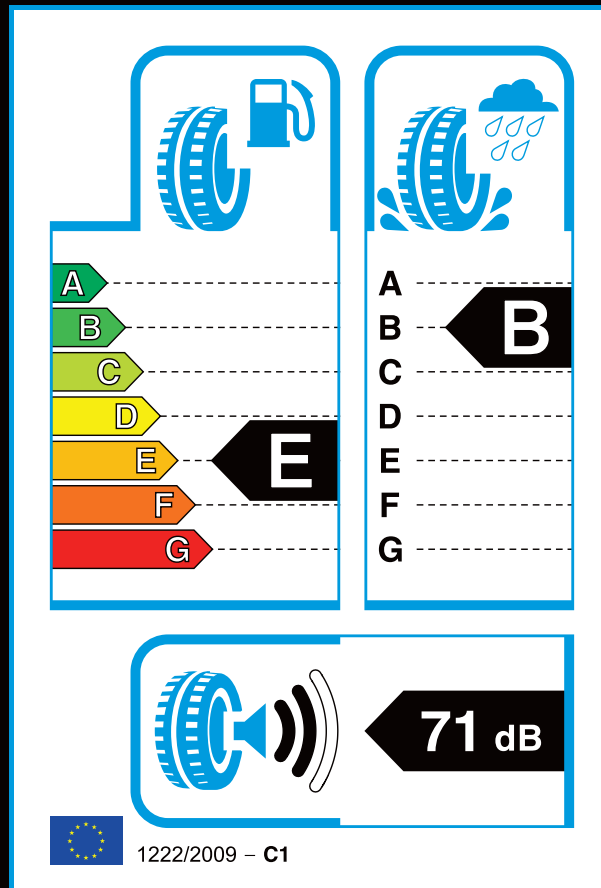

# STEERINGACE AU01

225/40ZR18 88W

**AEOLUS TYRES**  
*Technology Meets Performance*