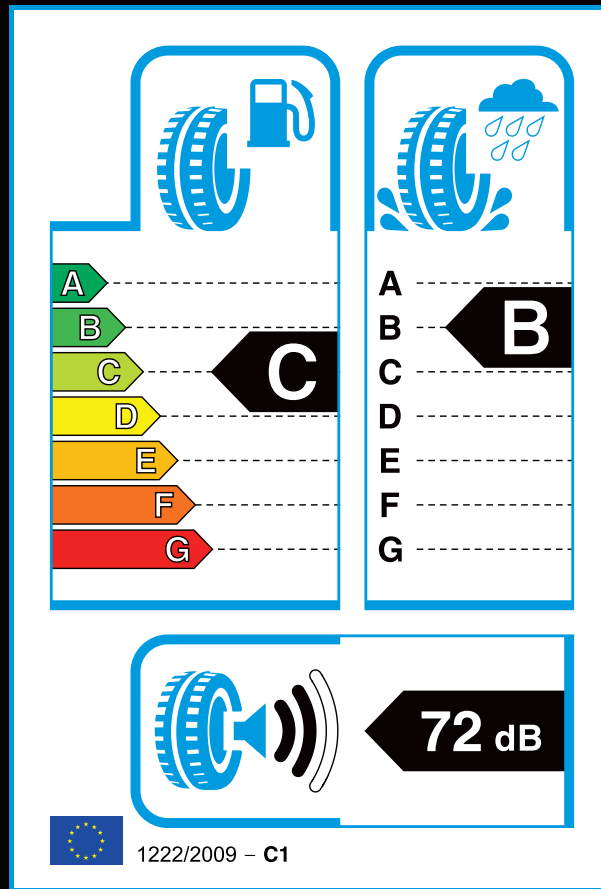

STEERINGACE AU01

215/60R16 95V

AEOLUS TYRES
Technology Meets Performance