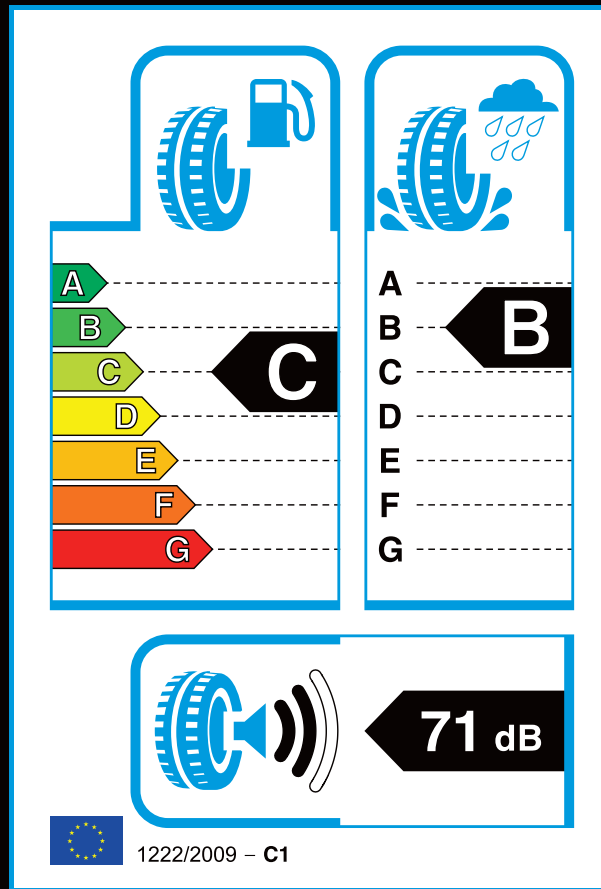

STEERINGACE AU01

215/60R16 XL 99H

AEOLUS TYRES
Technology Meets Performance