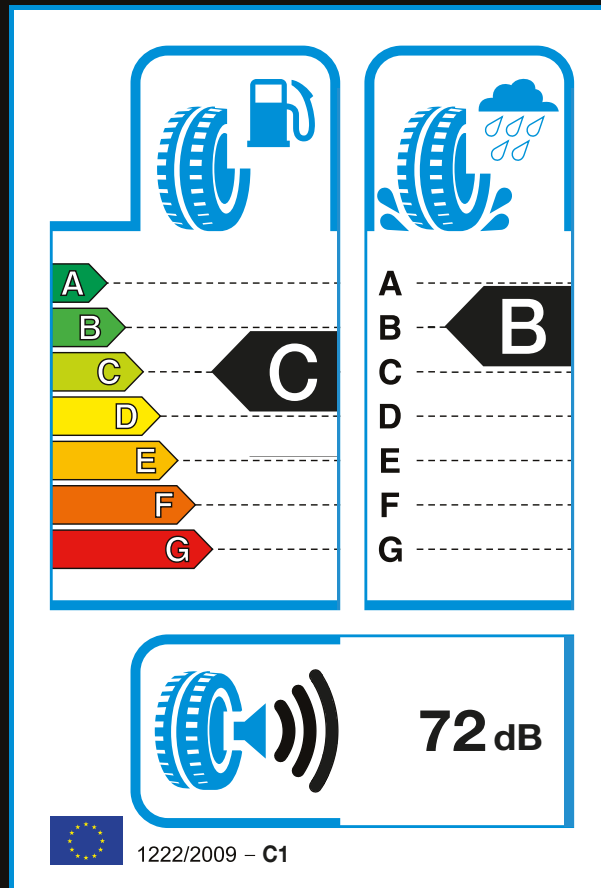

# STEERINGACE AU01

215/55R16 93V

**AEOLUS TYRES**  
*Technology Meets Performance*