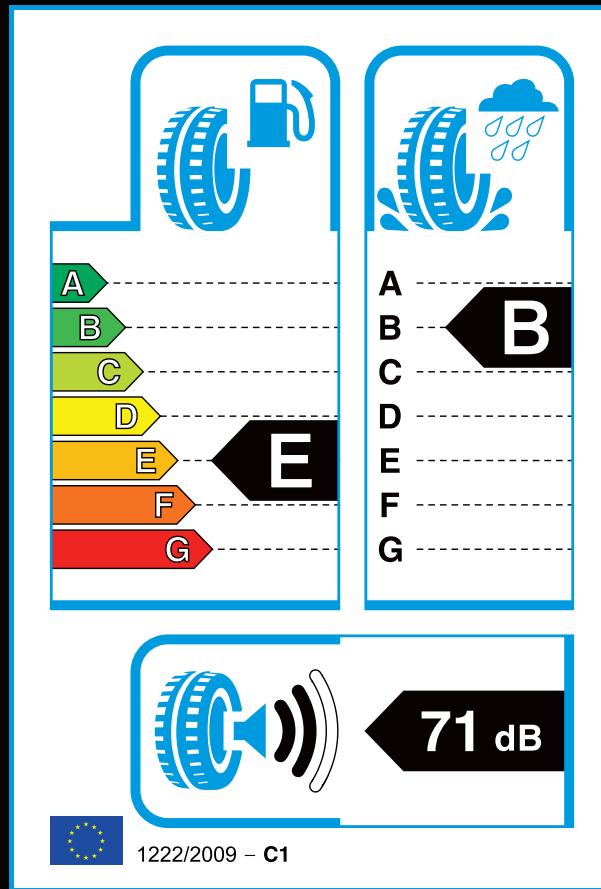

STEERINGACE AU01

205/40ZR17 XL 84W

AEOLUS TYRES
Technology Meets Performance